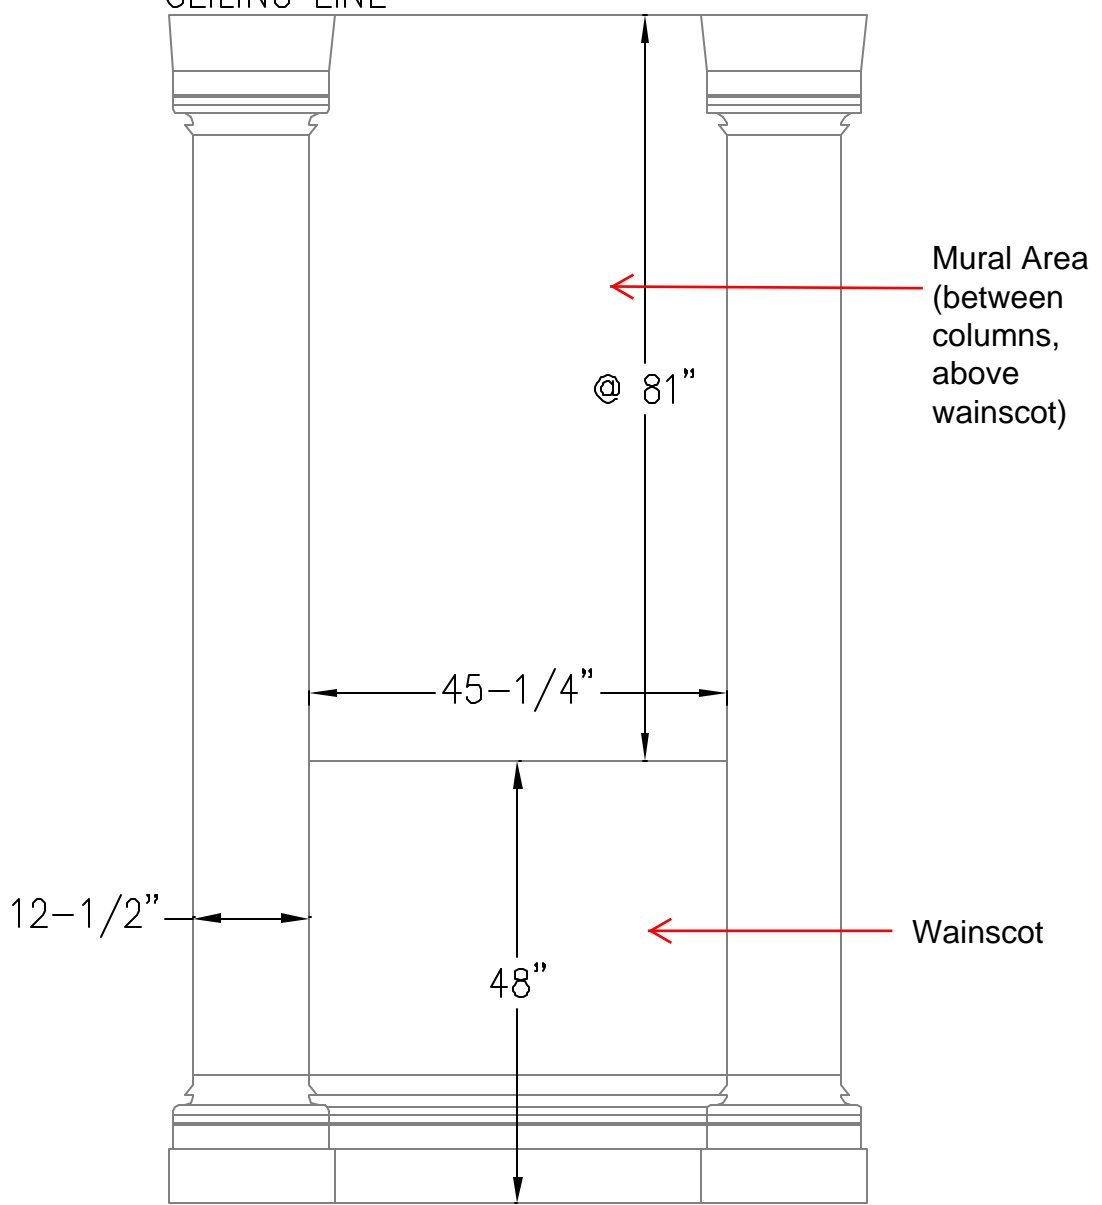

UP

Mural Area

Mural Area

27-3/4"

27-1/2"

27-1/2"

27-3/8"

Mural Area

Mural Area

45-1/8"

Mural Area

Mural Area

45-1/4"

ELEVATION
DETAIL

ELEVATION
DETAIL
1

309

148-1/4"

27"

Mural Area

37-7/8"

37-3/8"

Mural Area

28-1/4"

Mural Area

UP

CEILING LINE

FLOOR LINE

ELEVATION DETAIL

CEILING LINE

Mural Areas
(Between columns,
above wainscot)

FLOOR LINE

Wainscot