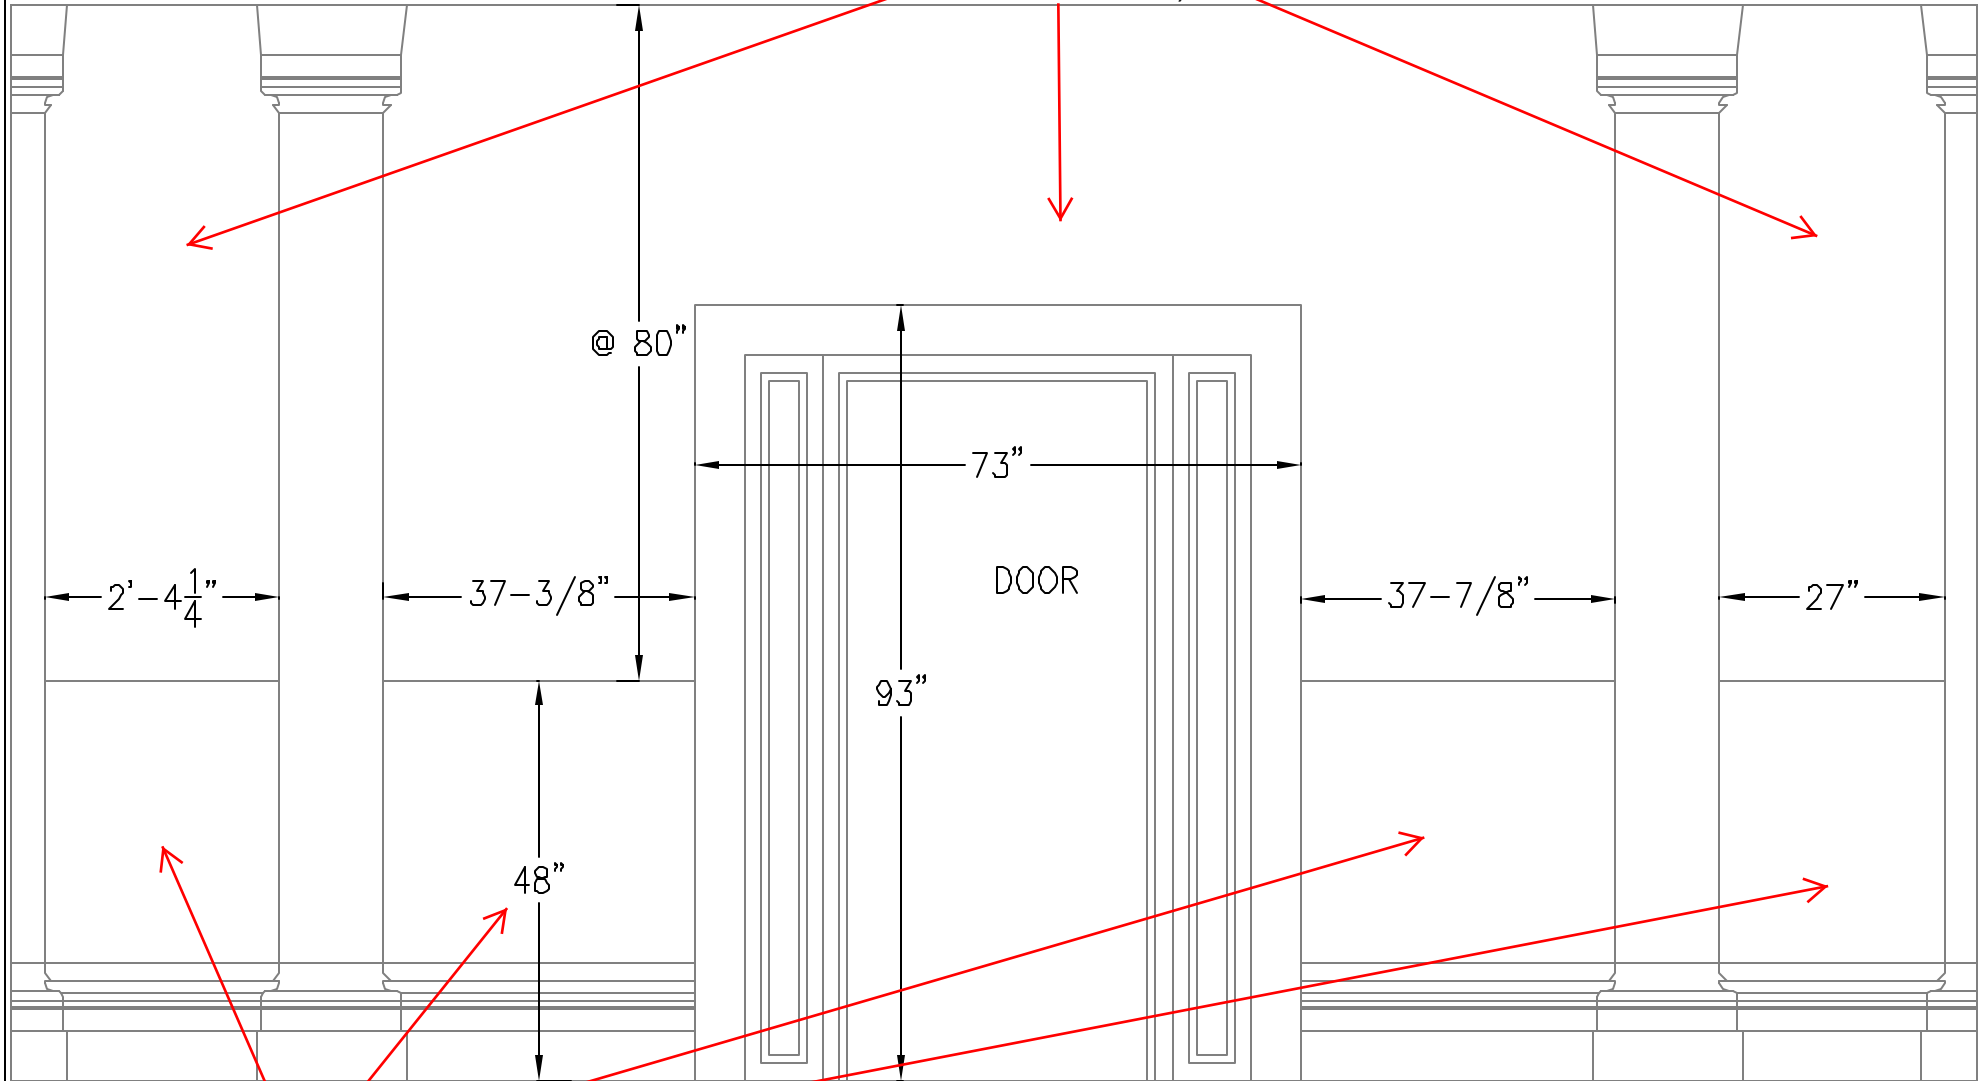

148-1/4"

27"

Mural Area

37-7/8"

37-3/8"

Mural Area

28-1/4"

Mural Area

UP

CEILING LINE

FLOOR LINE

ELEVATION DETAIL

CEILING LINE

Mural Areas
(Between columns,
above wainscot)

FLOOR LINE

Wainscot

ELEVATION DETAIL - 1